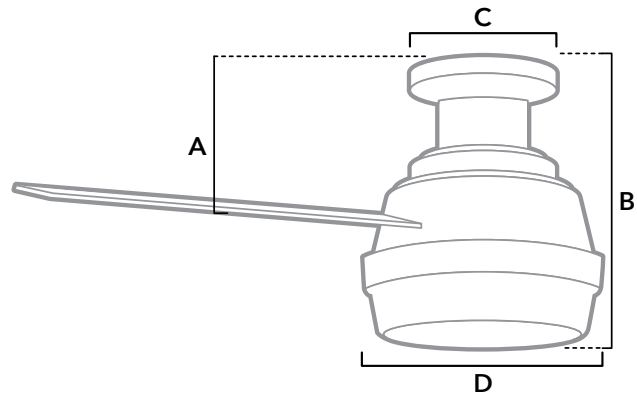

DIMENSIONS

Measured in inches

- A. 8.08
- B. 11.03
- C. 6.69
- D. 11

59248 | Fresh White Body with Blonde Oak or Fresh White Blades

ADDITIONAL FINISHES

59449
Noble Bronze Body with Mid Century Walnut or Umber Walnut Blades

59247
Brushed Nickel Body with Black Oak or Chocolate Oak Grain Blades

FAN SPECIFICATIONS

Motor Type	Reversible	Wire Length	Control Type	Downrod	Location	Blade #	Add'l Sizes
AC	YES	8" Low Profile	Handheld Remote	N/A	Indoor	4	44", 60"